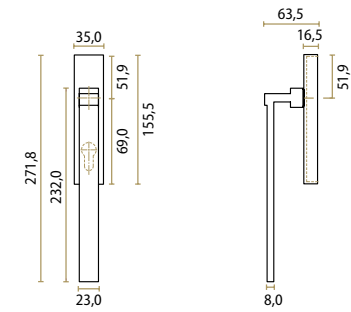

◆ **anvil**

**SLIDING DOOR HANDLES**

IT'S  
A **ROEL**

IT'S  
A **ROEL**

**SLIDING DOOR HANDLES**

tilt-and-turn system

tilt-and-turn system

**ANVIL – IT'S A ROEL DESIGN**  
Aged Gold  
J-1891-GA