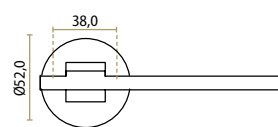

ville
door hardware

LEVER HANDLES

IT'S
A
ROEL

VILLE – IT'S A ROEL DESIGN
Aged Gold
J-1950-GA

spring loaded
screws included