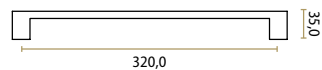

including back-to-back fixing

including back-to-back fixing

including back-to-back fixing

including back-to-back fixing

rebel  
door hardware

PULL HANDLES

**REBEL — JOLIE DESIGN**  
Aged Gold  
J-1409-GA

including back-to-back fixing