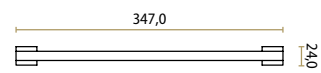

EVOKE — JOLIE DESIGN
Aged Gold
J-1570-GA