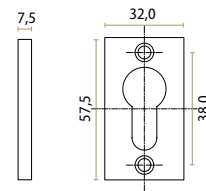

Aged Gold
J-7028-GA

screws included

Old Silver
J-7028-OS

screws included

Aged Bronze
J-7028-AB

screws included

Black
J-7028-BK

screws included

PRIVACY SET

Aged Gold
J-7011-GA

screws included