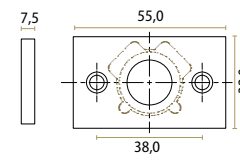

ACCESSORIES

Aged Gold
J-7010-GA

screws included

Old Silver
J-7010-OS

screws included

Aged Bronze
J-7010-AB

screws included

Black
J-7010-BK

screws included

Aged Gold
J-7017-GA

screws included

Old Silver
J-7017-OS

screws included

Aged Bronze
J-7017-AB

screws included

Black
J-7017-BK

screws included

Aged Gold
J-7020-GA

screws included

Old Silver
J-7020-OS

screws included

Aged Bronze
J-7020-AB

screws included

Black
J-7020-BK

screws included

Aged Gold
J-7025-GA

screws included

Old Silver
J-7025-OS

screws included

Aged Bronze
J-7025-AB

screws included

Black
J-7025-BK

screws included

Aged Gold
J-7028-GA

screws included

Old Silver
J-7028-OS

screws included

Aged Bronze
J-7028-AB

screws included

Black
J-7028-BK

screws included

Aged Gold
J-7011-GA

screws included

Old Silver
J-7011-OS

screws included

Aged Bronze
J-7011-AB

screws included

Black
J-7011-BK

screws included

Aged Gold
J-7018-GA

screws included

Old Silver
J-7018-OS

screws included

Aged Bronze
J-7018-AB

screws included

Black
J-7018-BK

screws included

Aged Gold
J-7022-GA

screws included

Old Silver
J-7022-OS

screws included

Aged Bronze
J-7022-AB

screws included

Black
J-7022-BK

screws included

Aged Gold
J-7029-GA

screws included

Old Silver
J-7029-OS

screws included

Aged Bronze
J-7029-AB

screws included

Black
J-7029-BK

screws included

ACCESSORIES