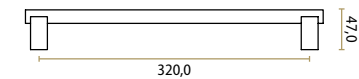

EVOKE — JOLIE DESIGN
Aged Gold
J-1570-GA