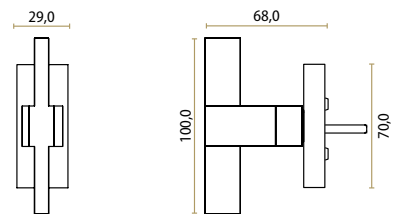

**CORE — JOLIE DESIGN**  
Old Silver  
J-0290-OS

**CORE — JOLIE DESIGN**  
Aged Bronze  
J-0290-AB

**CORE — JOLIE DESIGN**  
Black  
J-0290-BK

**ville**  
window hardware

**WINDOW HANDLES**

**VILLE – IT'S A ROEL DESIGN**  
Aged Gold  
J-1990-GA