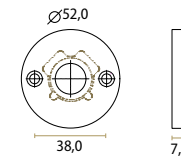

ROUND ROSE

Aged Gold
J-7018-GA

screws included