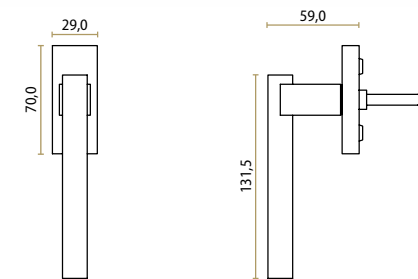

WINDOW HANDLES