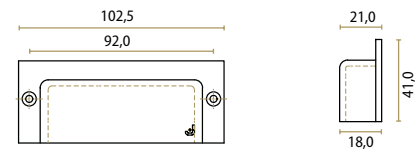

brute
cabinet hardware

HANDLES AND KNOBS

screws included

screws included

screws included

screws included

J

J