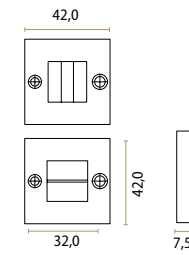

KEY ESCUTCHEON

Black
J-7021-BK

screws included

PRIVACY SET

Aged Gold
J-7013-GA

screws included