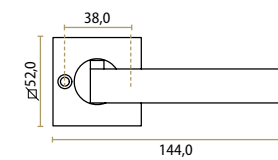

spring loaded  
screws included

VILLE – IT'S A ROEL DESIGN  
Aged Bronze  
J-1950-AB

spring loaded  
screws included

VILLE – IT'S A ROEL DESIGN  
Black  
J-1950-BK

spring loaded  
screws included

ville

IT'S  
A  
ROEL