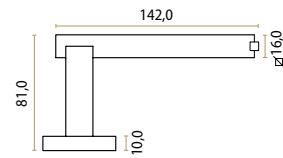

**RIEU — IT'S A ROEL DESIGN**  
Black  
J-2231-BK

screw included

IT'S  
A **ROEL**

'you will rock Rieu ...!'

TOILET ROLLHOLDER

TOILET ROLLHOLDER

**CORE — JOLIE DESIGN**  
Aged Gold  
J-0360-GA

**CORE — JOLIE DESIGN**  
Old Silver  
J-0360-OS