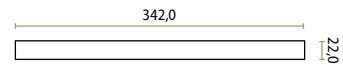

REBEL — JOLIE DESIGN
Aged Gold
J-1409-GA

including back-to-back fixing