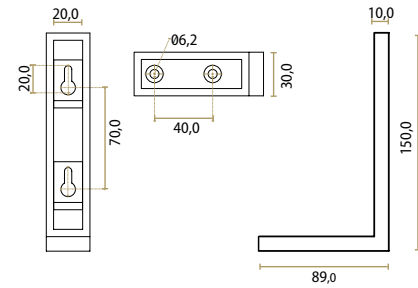

TOILET BRUSH