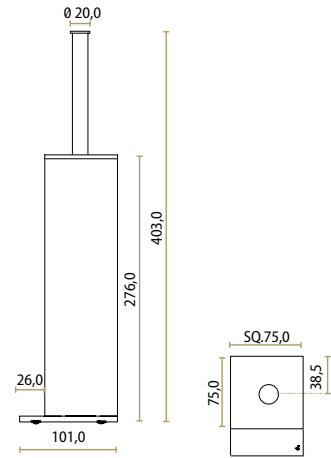

CORE — JOLIE DESIGN  
Black  
J-0351-BK

CORE — JOLIE DESIGN  
J-0353-00

CORE — JOLIE DESIGN  
J-0352-00

**TOILET BRUSH**

**RIEU — IT'S A ROEL DESIGN**  
Aged Gold  
J-2250-GA

**RIEU — IT'S A ROEL DESIGN**  
Old Silver  
J-2250-OS