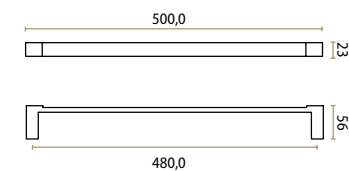

including back-to-back fixing

IT'S  
A **ROEL**

DESIGN AWARD WINNER

anvil  
door hardware

PULL HANDLES

**ANVIL — IT'S A ROEL DESIGN**  
Aged Gold  
J-1812-GA

including back-to-back fixing

**ANVIL — IT'S A ROEL DESIGN**  
Old Silver  
J-1812-OS