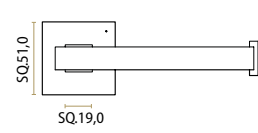

**RIEU — IT'S A ROEL DESIGN**  
Black  
J-2231-BK

screw included

IT'S  
A **ROEL**

'you will rock Rieu ...!'

TOILET ROLLHOLDER

TOILET ROLLHOLDER

**CORE — JOLIE DESIGN**  
Aged Gold  
J-0360-GA

**CORE — JOLIE DESIGN**  
Old Silver  
J-0360-OS