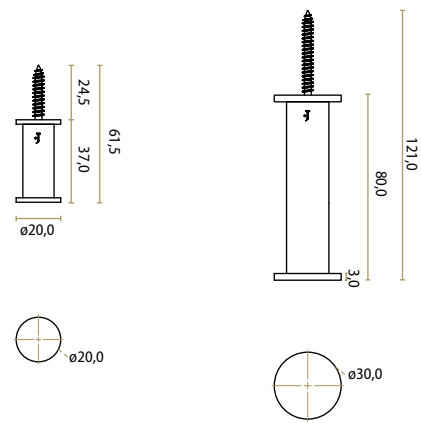

screw included

**CORE — JOLIE DESIGN**  
Black  
J-0230-BK

screw included

**HOOKS**

IT'S  
A **ROEL**

for use with / without blackplate

**RIEU — IT'S A ROEL DESIGN**  
Aged Gold  
J-2230-GA

screw included