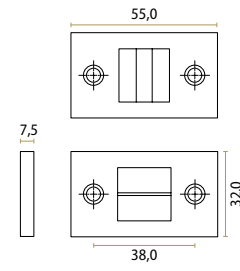

screws included

PRIVACY SET

Aged Bronze  
J-7010-AB

screws included

PRIVACY SET

Black  
J-7010-BK

screws included

RECTANGLE ROSE