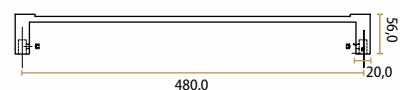

◆ **anvil**
bathroom accessories

TOWEL RAIL

anvil ◆