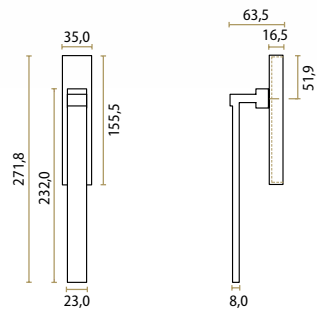

◆ **anvil**

**SLIDING DOOR HANDLES**

IT'S  
A **ROEL**

IT'S  
A **ROEL**

**SLIDING DOOR HANDLES**

tilt-and-turn system

tilt-and-turn system

**ANVIL – IT'S A ROEL DESIGN**  
Aged Gold  
J-1891-GA