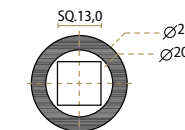

EVOKE — JOLIE DESIGN
Aged Gold
J-1560-GA

screw included