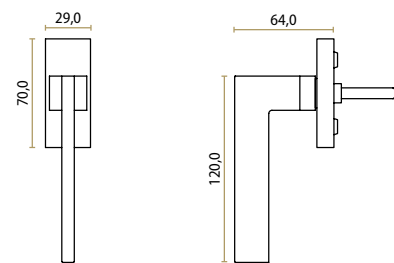

WINDOW HANDLES

J

J