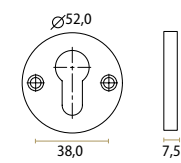

CYLINDER ESCUTCHEON

Aged Gold
J-7029-GA

screws included