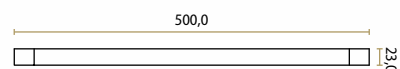

◆ **anvil**
bathroom accessories

TOWEL RAIL

anvil ◆

IT'S A **ROEL**
DESIGN AWARD WINNER