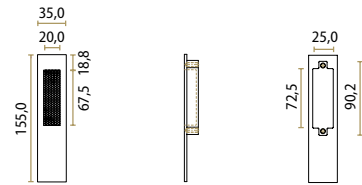

◆ **core | anvil**
window hardware

SLIDING DOOR HANDLES

FLUSH PULL

J