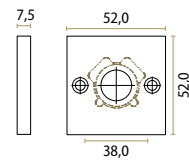

KEY ESCUTCHEON

Aged Gold
J-7021-GA

screws included