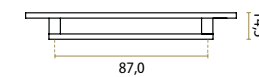

contour
cabinet hardware

HANDLES AND KNOBS

CONTOUR – JOLIE DESIGN
Aged Gold
J-1001-GA

screws included