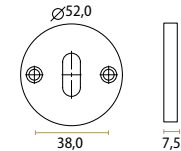

KEY ESCUTCHEON

Aged Gold
J-7022-GA

screws included