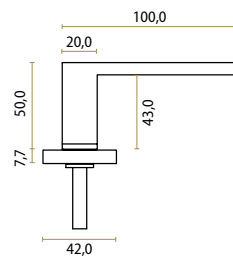

**ANVIL – IT'S A ROEL DESIGN**  
Black  
J-1850-BK

spring loaded  
screws included

IT'S  
A **ROEL**

 **DESIGN AWARD WINNER**

◆ **anvil** ◆

**VERVE – JOLIE DESIGN**  
Aged Gold  
J-1250-GA

no spring  
screws included