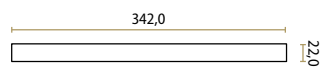

including back-to-back fixing

including back-to-back fixing

including back-to-back fixing

including back-to-back fixing

rebel  
door hardware

PULL HANDLES

**REBEL — JOLIE DESIGN**  
Aged Gold  
J-1409-GA

including back-to-back fixing