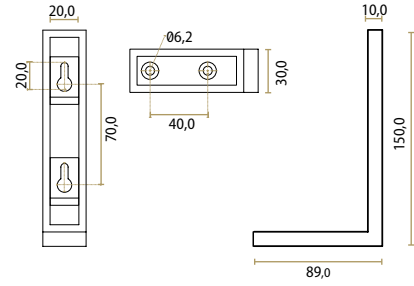

TOILET BRUSH