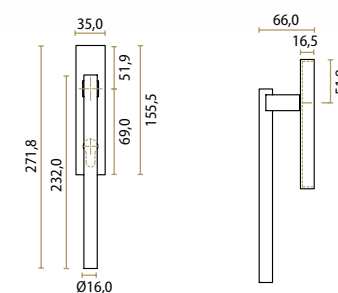

tilt-and-turn system

tilt-and-turn system

CORE – JOLIE DESIGN  
Aged Gold  
J-0291-GA

CORE – JOLIE DESIGN  
Old Silver  
J-0291-OS

CORE – JOLIE DESIGN  
Aged Bronze  
J-0291-AB

CORE – JOLIE DESIGN  
Black  
J-0291-BK