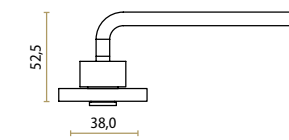

spring loaded  
screws included

VILLE – IT'S A ROEL DESIGN  
Aged Bronze  
J-1950-AB

spring loaded  
screws included

VILLE – IT'S A ROEL DESIGN  
Black  
J-1950-BK

spring loaded  
screws included

ville

IT'S  
A  
ROEL