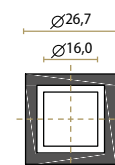

EVOKE — JOLIE DESIGN
Aged Gold
J-1560-GA

screw included