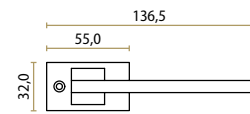

EVOKE – JOLIE DESIGN
Aged Gold
J-1550-GA

spring loaded
screws included