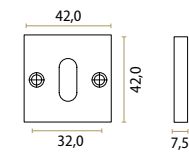

CYLINDER ESCUTCHEON

Black
J-7027-BK

screws included

KEY ESCUTCHEON

Aged Gold
J-7023-GA

screws included