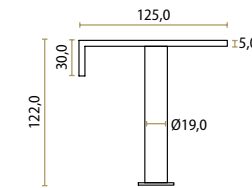

TOILET ROLLHOLDER

TOILET ROLLHOLDER

CORE — JOLIE DESIGN
Aged Gold
J-0360-GA