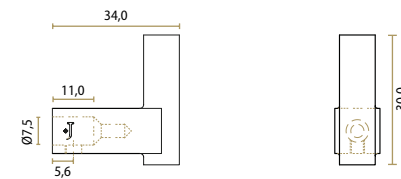

screws included

screws included

screws included

screws included

J

J