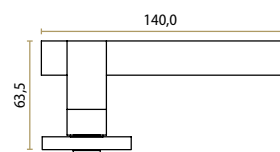

ville
door hardware

LEVER HANDLES

IT'S
A
ROEL

VILLE – IT'S A ROEL DESIGN
Aged Gold
J-1950-GA

spring loaded
screws included