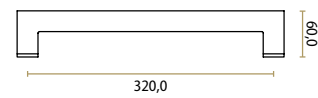

EVOKE — JOLIE DESIGN
Aged Gold
J-1570-GA