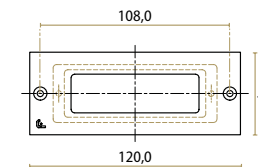

contour
cabinet hardware

HANDLES AND KNOBS

CONTOUR – JOLIE DESIGN
Aged Gold
J-1001-GA

screws included