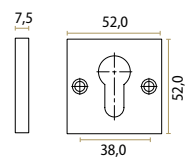

CYLINDER ESCUTCHEON

Black
J-7027-BK

screws included

KEY ESCUTCHEON

Aged Gold
J-7023-GA

screws included