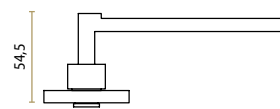

spring loaded  
screws included

**LIV – IT'S A ROEL DESIGN**  
Black  
J-2150-BK

spring loaded  
screws included

◆ **anvil**  
door hardware

**LEVER HANDLES**

IT'S  
A **ROEL**

**ANVIL – IT'S A ROEL DESIGN**  
Aged Gold  
J-1850-GA