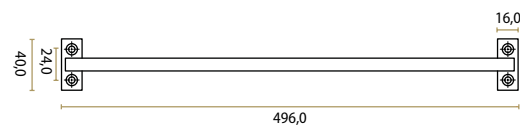

for use with essence collection pag 80 / 81

screws included

screws included

screws included

screws included