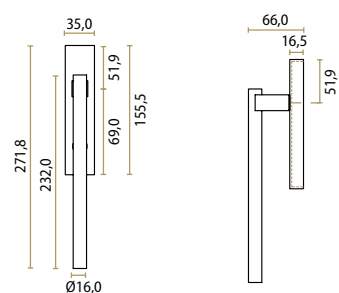

tilt-and-turn system

tilt-and-turn system

CORE – JOLIE DESIGN  
Aged Gold  
J-0291-GA

CORE – JOLIE DESIGN  
Old Silver  
J-0291-OS

CORE – JOLIE DESIGN  
Aged Bronze  
J-0291-AB

CORE – JOLIE DESIGN  
Black  
J-0291-BK