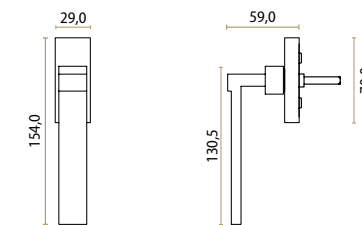

anvil
window hardware

WINDOW HANDLES