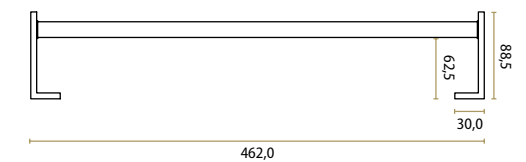

RIEU — IT'S A ROEL DESIGN
Aged Gold
J-2218-GA

screws included