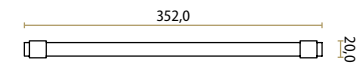

EVOKE — JOLIE DESIGN
Aged Gold
J-1570-GA