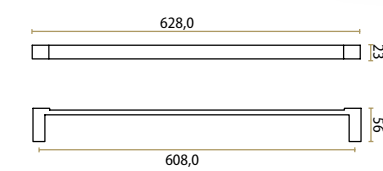

including back-to-back fixing

IT'S  
A **ROEL**

DESIGN AWARD WINNER

anvil  
door hardware

PULL HANDLES

**ANVIL — IT'S A ROEL DESIGN**  
Aged Gold  
J-1812-GA

including back-to-back fixing

**ANVIL — IT'S A ROEL DESIGN**  
Old Silver  
J-1812-OS