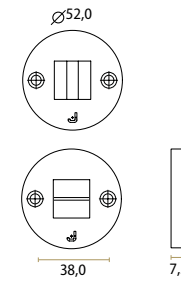

screws included

CYLINDER ESCUTCHEON

Aged Bronze  
J-7028-AB

screws included

CYLINDER ESCUTCHEON

Black  
J-7028-BK

screws included

PRIVACY SET