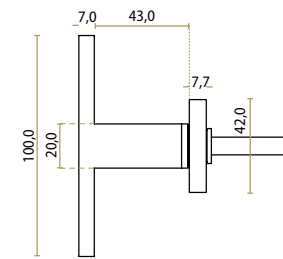

**VERVE – JOLIE DESIGN**  
Old Silver  
J-1250-OS

no spring  
screws included

**VERVE – JOLIE DESIGN**  
Aged Bronze  
J-1250-AB

no spring  
screws included

**VERVE – JOLIE DESIGN**  
Black  
J-1250-BK

no spring  
screws included