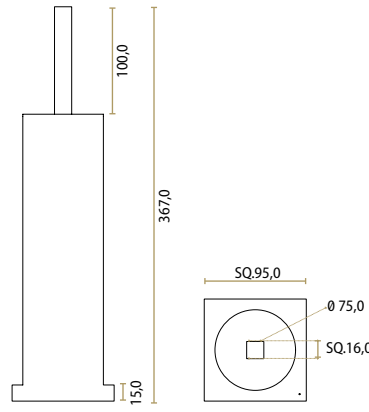

TOILET BRUSH