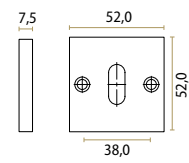

PRIVACY SET

Aged Gold
J-7013-GA

screws included