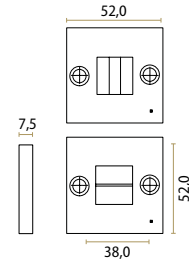

SQUARE ROSE

Aged Gold
J-7019-GA

screws included

SQUARE ROSE

Old Silver
J-7019-OS

screws included

SQUARE ROSE

Aged Bronze
J-7019-AB

screws included