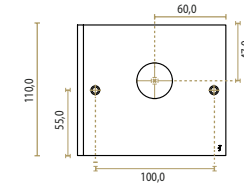

TOILET ROLLHOLDER

TOILET ROLLHOLDER

CORE — JOLIE DESIGN
Aged Gold
J-0360-GA