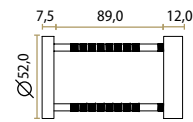

SECURITY ROSE

Aged Gold
J-7031-GA

screws included