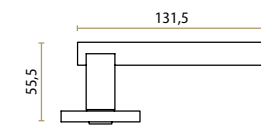

**EVOKE – JOLIE DESIGN**  
Aged Bronze  
J-1550-AB

spring loaded  
screws included

**EVOKE – JOLIE DESIGN**  
Black  
J-1550-BK

spring loaded  
screws included

J

J

**CORE – JOLIE DESIGN**  
Aged Gold  
J-0250-GA