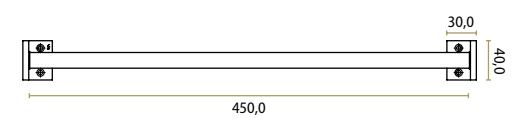

RIEU — IT'S A ROEL DESIGN
Aged Gold
J-2218-GA

screws included