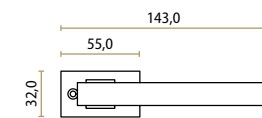

**EVOKE – JOLIE DESIGN**  
Aged Bronze  
J-1550-AB

spring loaded  
screws included

**EVOKE – JOLIE DESIGN**  
Black  
J-1550-BK

spring loaded  
screws included

J

J

**CORE – JOLIE DESIGN**  
Aged Gold  
J-0250-GA